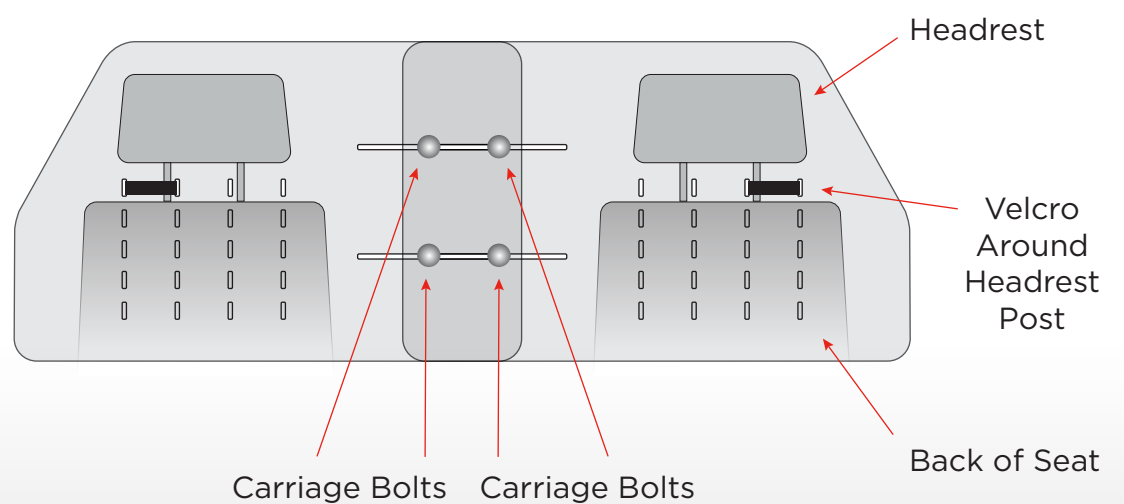

Self Grip Velcro Strips

Qty: 2 @ 3/4" x 18"

Polycarbonate Pieces are Interchangeable
Expandable from 46"-57"

Assembly (Side View)

(Use One Screw Top and Bottom for Wider Installations)

Back Seat View

Proudly made in North America