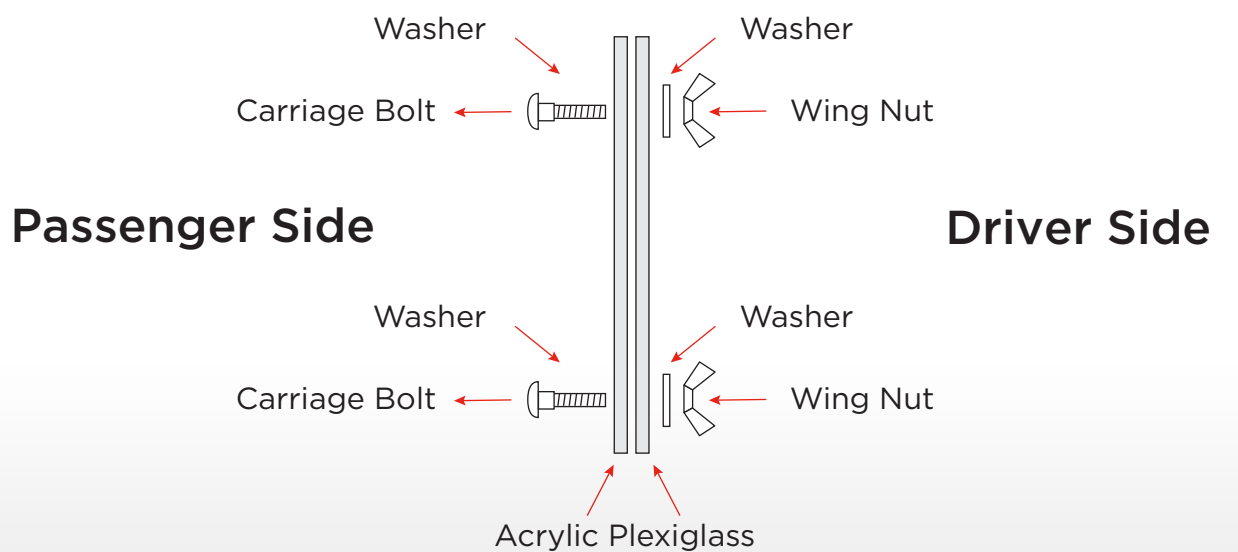

Installation Instructions

Included Hardware

Carriage Bolt

Qty: 4

Washer

Qty: 4

Wing Nut

Qty: 4

Self Grip Velcro Strips

Qty: 2 @ 3/4" x 18"

Polycarbonate Pieces are Interchangeable
Expandable from 46"-57"

Assembly (Side View)

(Use One Screw Top and Bottom for Wider Installations)

Back Seat View

Proudly made in North America