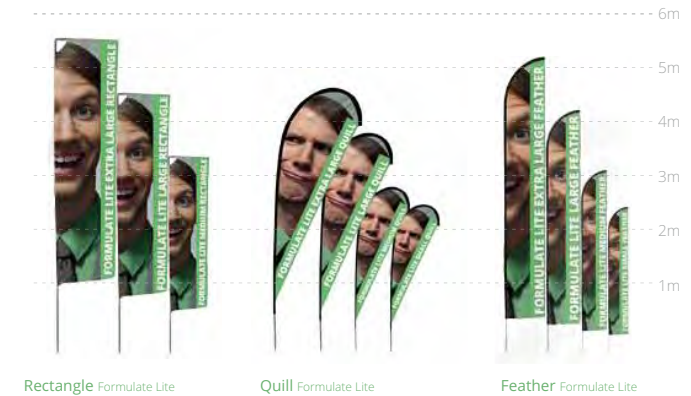

Displays and modular systems

From temporary display units to modular systems, ARC can offer a huge array of display products and accessories to choose from.

For a copy of our **100-page displays catalogue** please email holidays@e-arc.com or call (833) 272-8880

Ask us about our 100-page displays catalogue